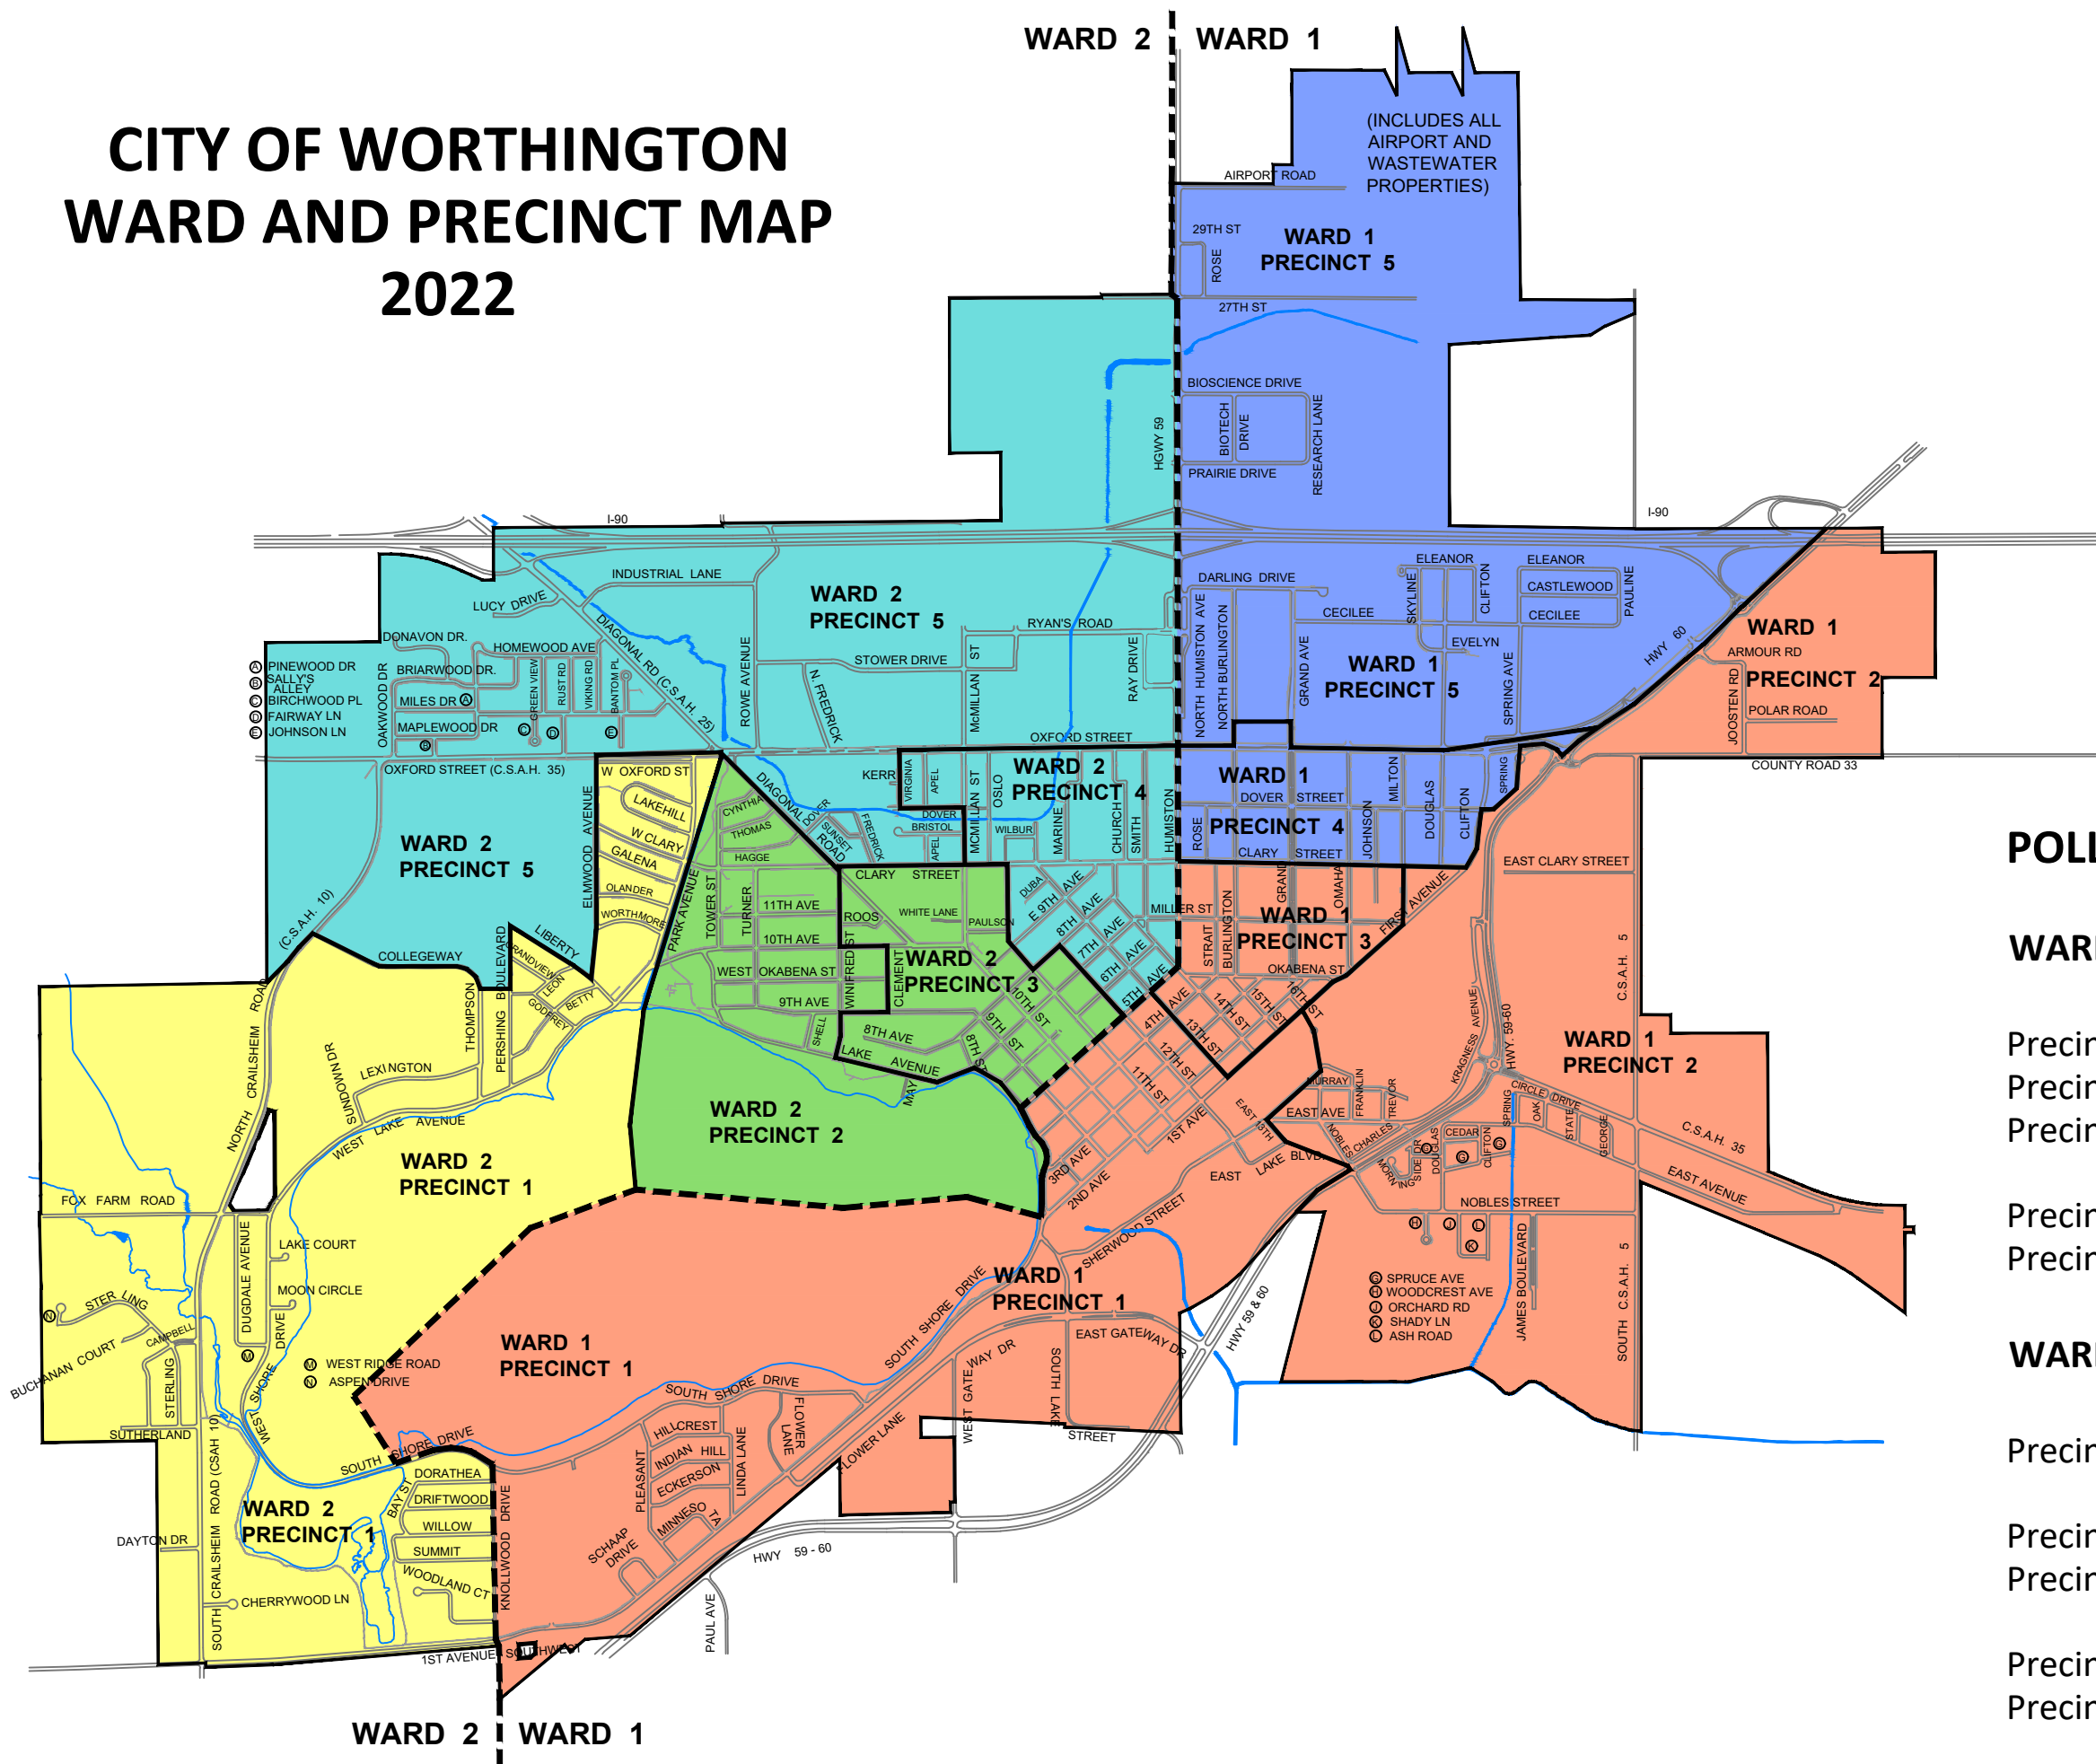

# CITY OF WORTHINGTON WARD AND PRECINCT MAP 2022

## POLLING LOCATIONS

### WARD 1

Precinct 1  
Precinct 2  
Precinct 3

Lakeside Church  
1000 Linda Lane  
*formerly known as  
First Baptist Church*

Precinct 4  
Precinct 5

American Reformed Church  
1720 North Burlington Ave

### WARD 2

Precinct 1

YMCA  
1501 Collegeway

Precinct 2  
Precinct 3

Nobles County Public Works  
960 Diagonal Road

Precinct 4  
Precinct 5

Solid Rock Church  
1730 Diagonal Road