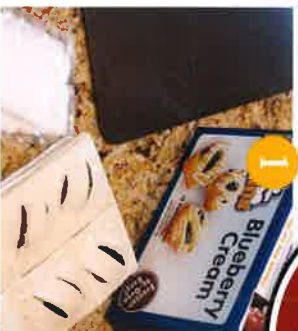

Hundreds of thin layers of puff pastry dough and a generous dollop of a scrumptious filling create a delicious pastry that is irresistibly light and flaky. The Pastry Puffins® are freezer-to-oven ready for your baking success.

12 Individual Servings per Box!

www.pastrypuffins.com

Freezer-to-Oven Easy!

1