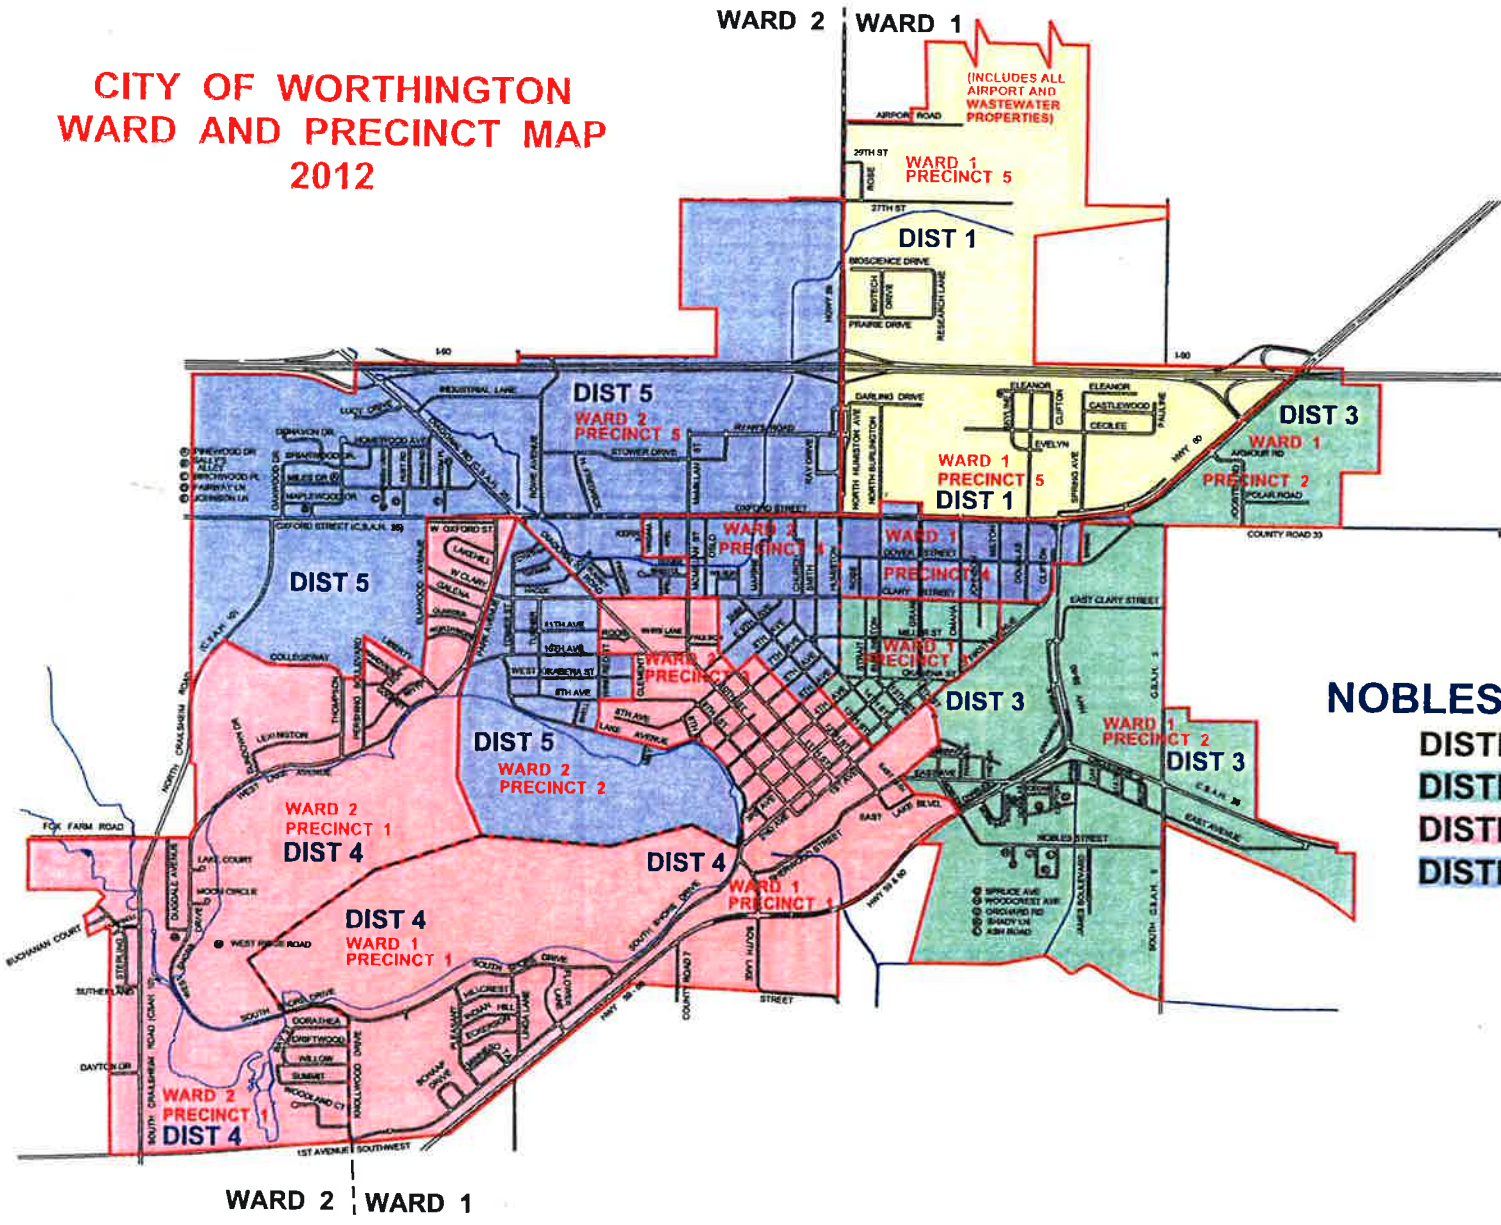

ADOPTED 2012

County Commissioners District Boundaries  
**NOBLES COUNTY MINN.**

District 1 = Pink  
District 2 = Yellow  
District 3 = Green

# CITY OF WORTHINGTON WARD AND PRECINCT MAP 2012

- NOBLES COUNTY**
- DISTRICT 1
  - DISTRICT 3
  - DISTRICT 4
  - DISTRICT 5