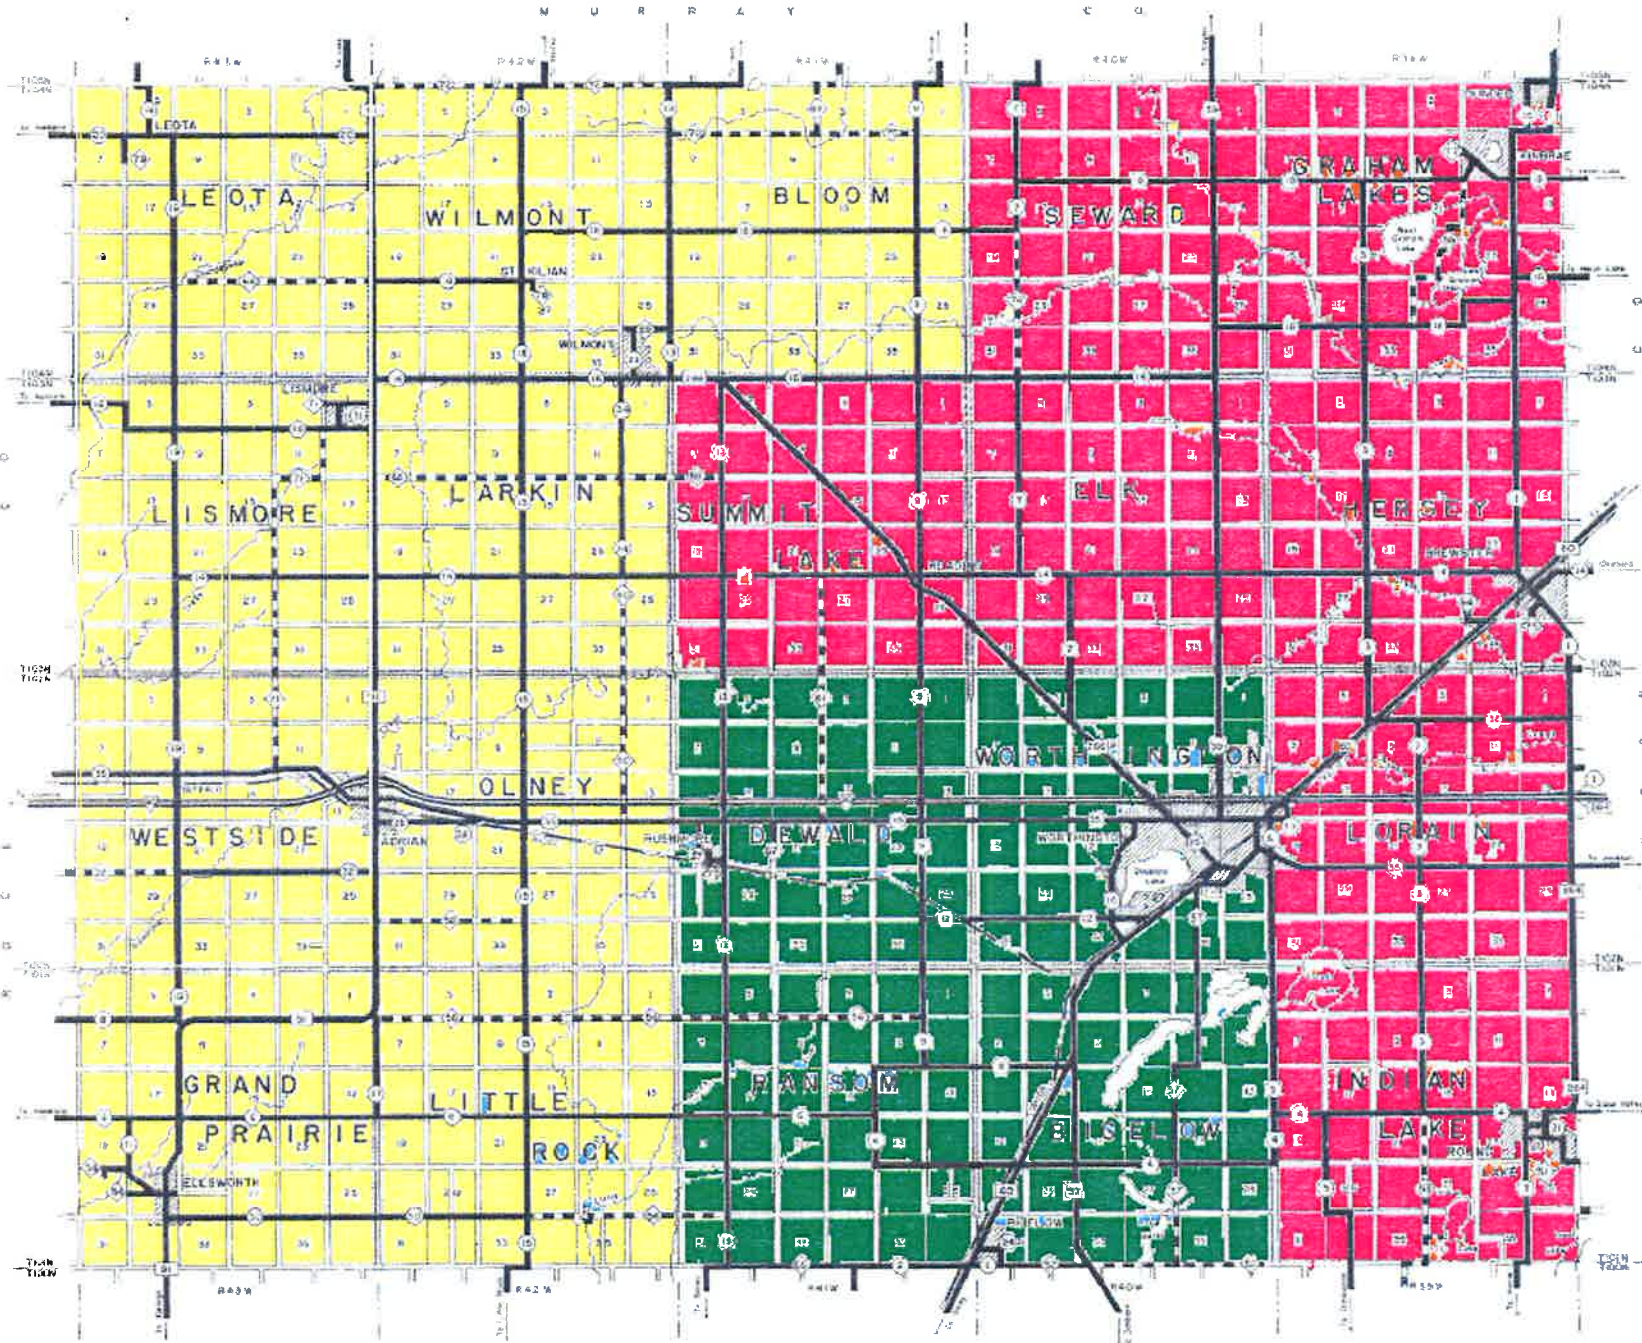

ADOPTED 2012

County Commissioners District Boundaries  
**NOBLES COUNTY MINN.**

District 1 = Pink  
District 2 = Yellow  
District 3 = Green

# CITY OF WORTHINGTON WARD AND PRECINCT MAP 2012

- NOBLES COUNTY**
- DISTRICT 1
  - DISTRICT 3
  - DISTRICT 4
  - DISTRICT 5